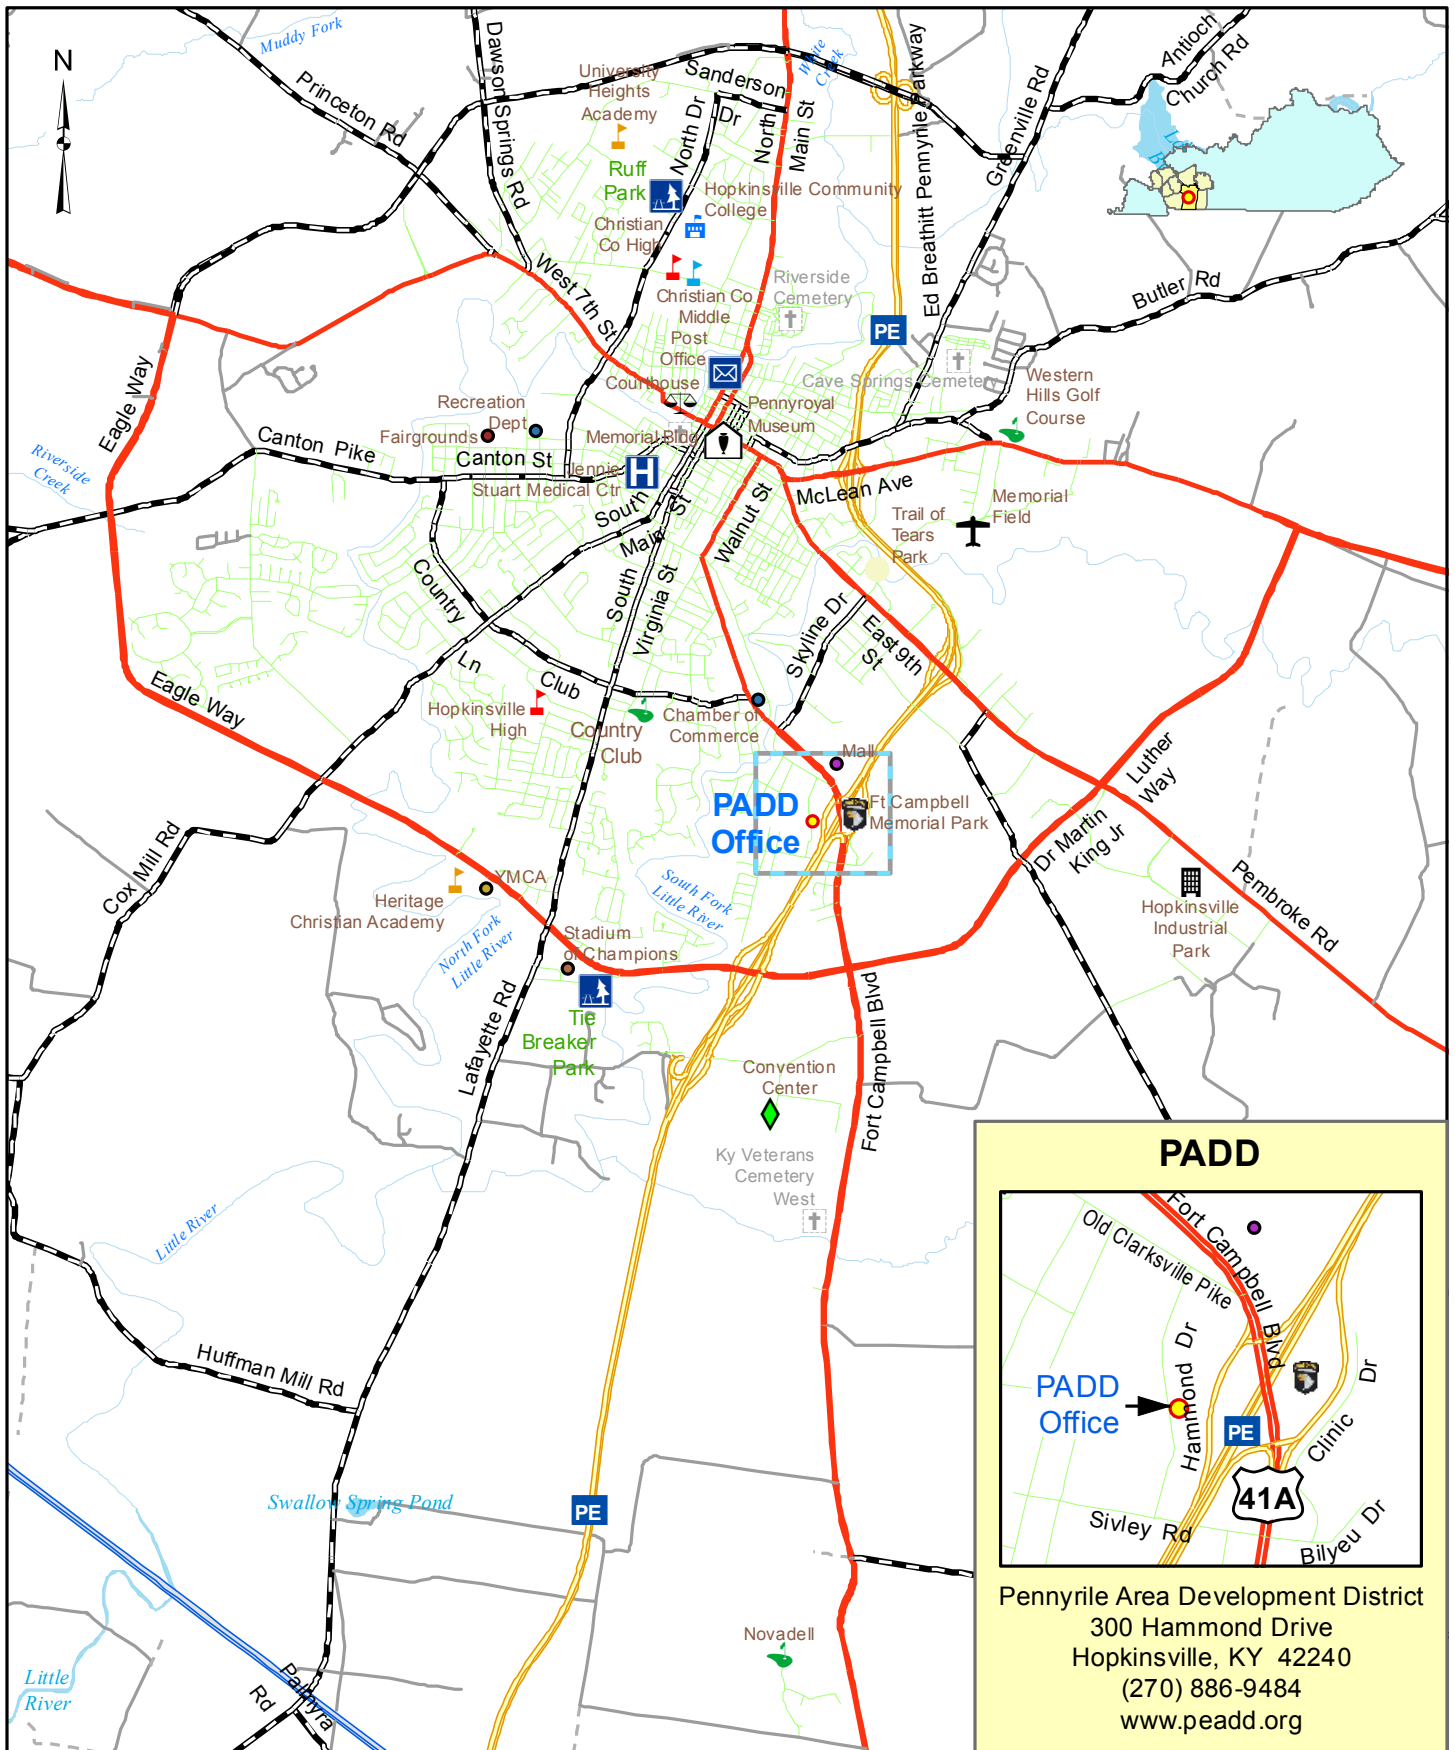

Pennyriple ADD Office in Hopkinsville, Kentucky

PADD

Pennyriple Area Development District
 300 Hammond Drive
 Hopkinsville, KY 42240
 (270) 886-9484
www.peadd.org