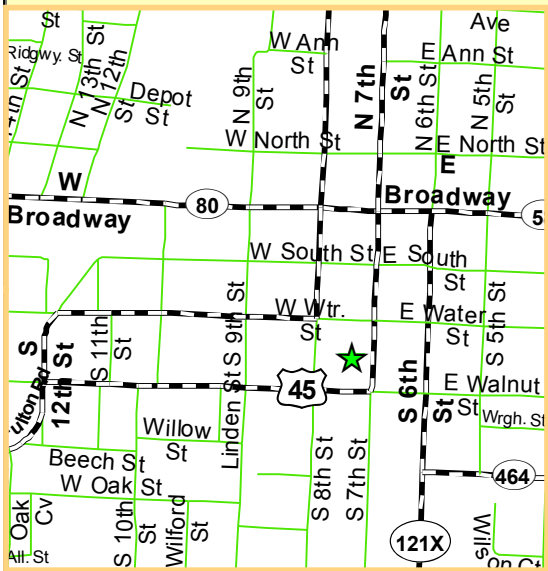

# Career Center, Mayfield

Mayfield Career Center  
 319 South 7th Street  
 Mayfield, KY 42066  
 (270) 247-3857

The Career Center is at 319 S 7th St in Mayfield. South 7th is a one-way street going North; the Center is on the left as you drive north.

**Roads**

- State
- County
- City
- Private
- Lakes
- Cities

N