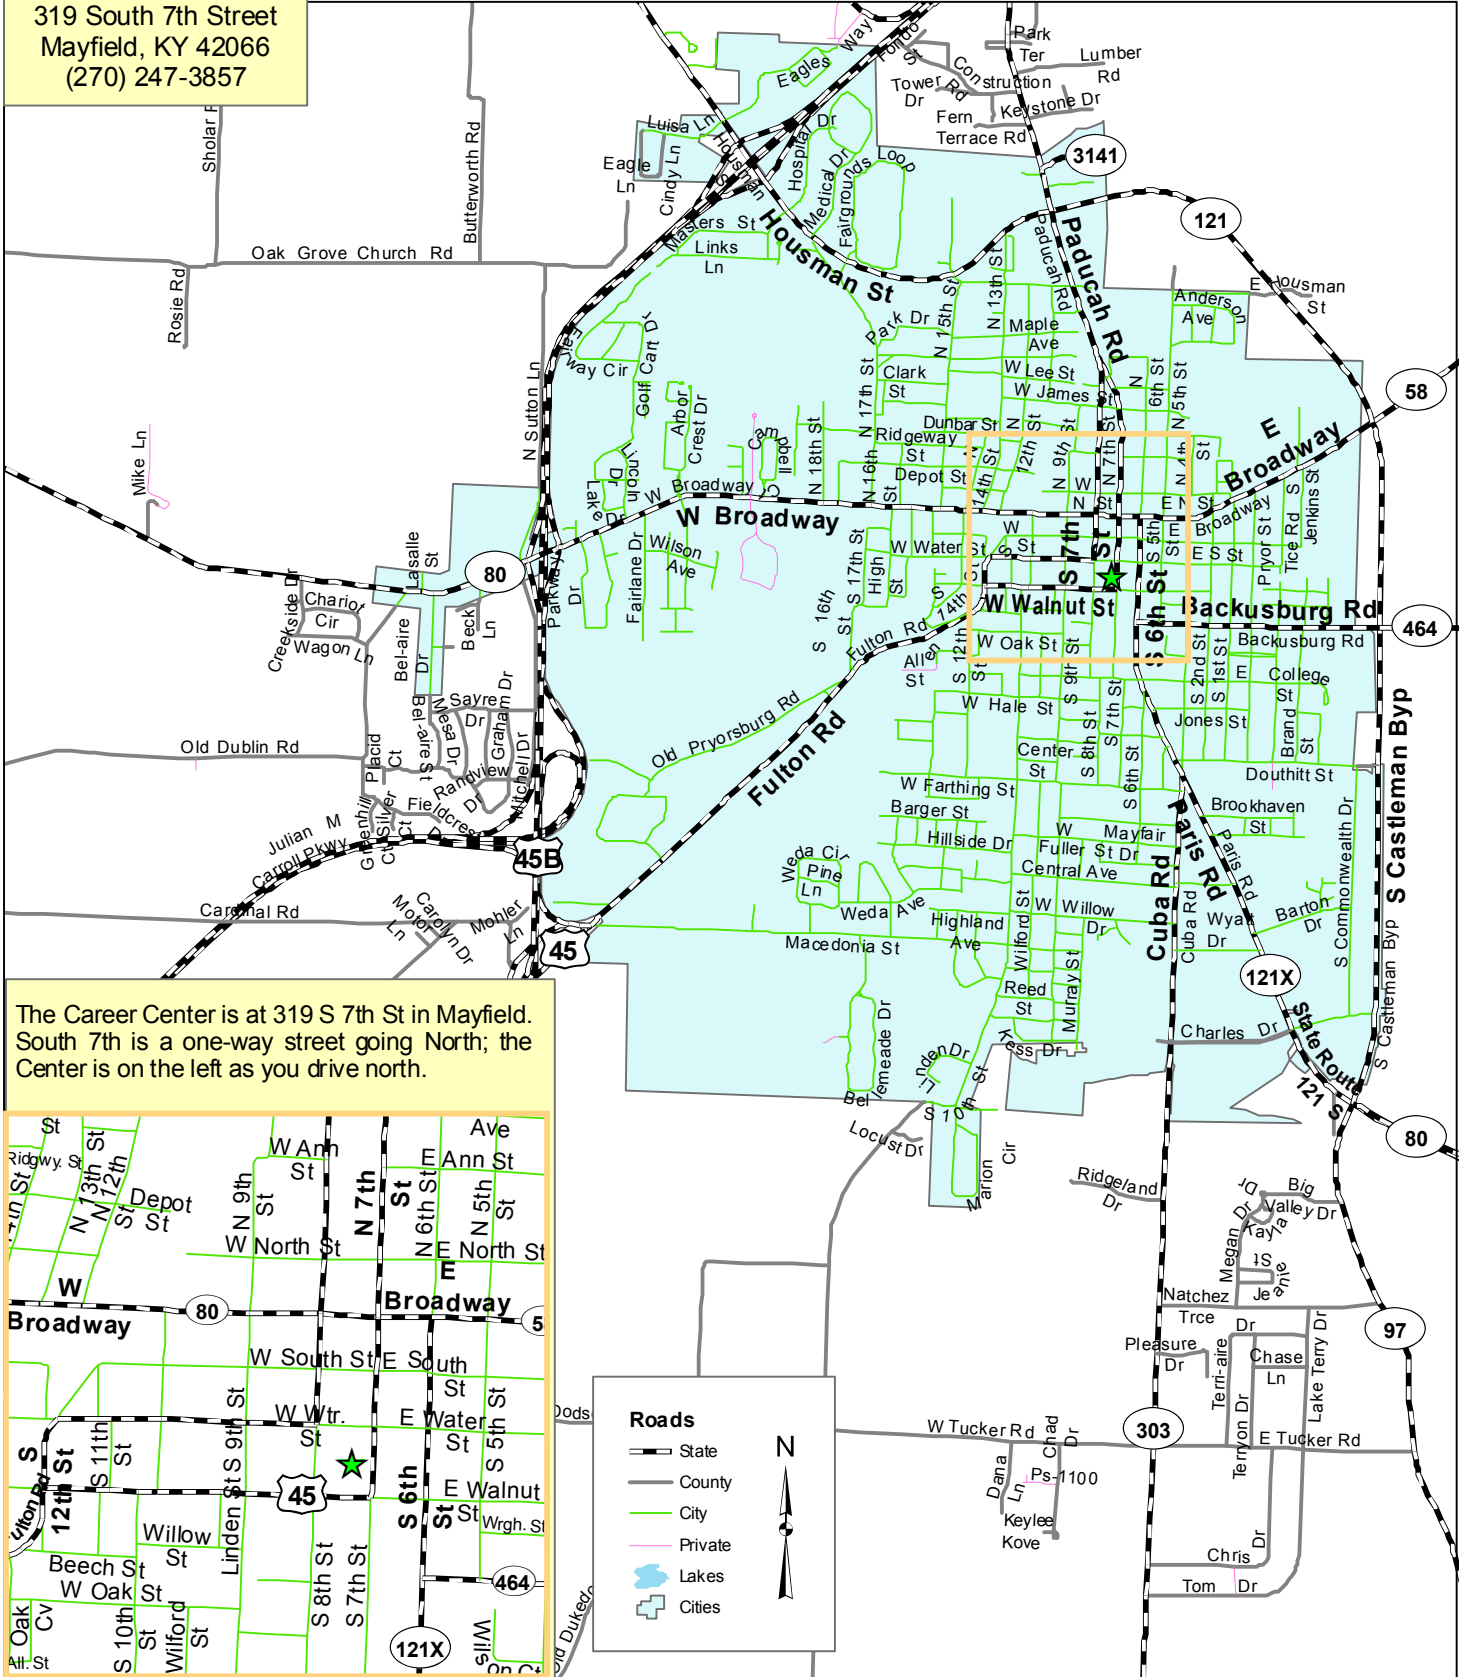

# Career Center, Mayfield

Mayfield Career Center  
 319 South 7th Street  
 Mayfield, KY 42066  
 (270) 247-3857

The Career Center is at 319 S 7th St in Mayfield. South 7th is a one-way street going North; the Center is on the left as you drive north.

**Roads**

- State
- County
- City
- Private
- Lakes
- Cities

N