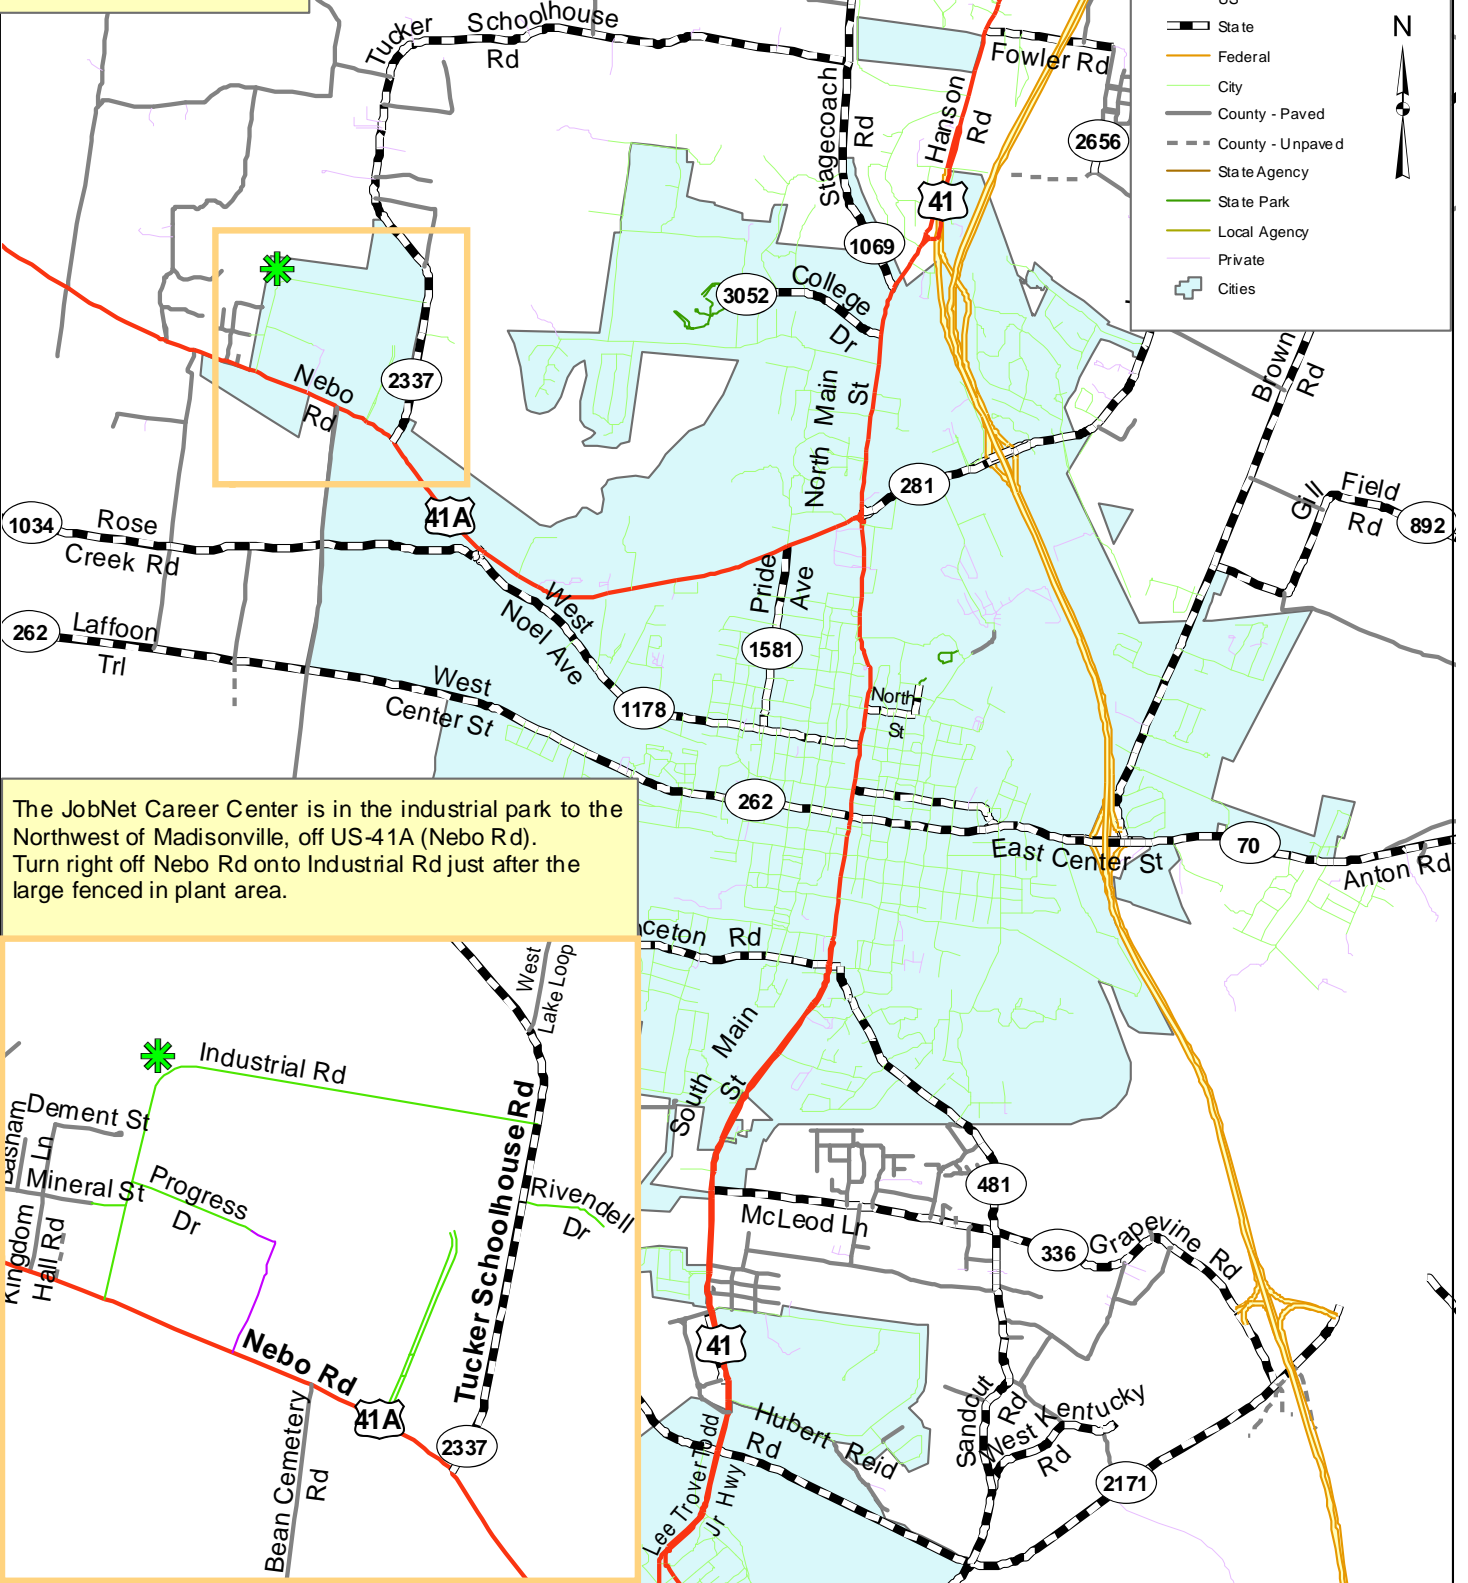

JobNet Career Center, Madisonville

JobNet Career Center
755 Industrial Rd
Madisonville, KY 42431
(270) 821-9966

- Interstate
- Parkway
- US
- State
- Federal
- City
- County - Paved
- County - Unpaved
- State Agency
- State Park
- Local Agency
- Private
- Cities

The JobNet Career Center is in the industrial park to the Northwest of Madisonville, off US-41A (Nebo Rd). Turn right off Nebo Rd onto Industrial Rd just after the large fenced in plant area.