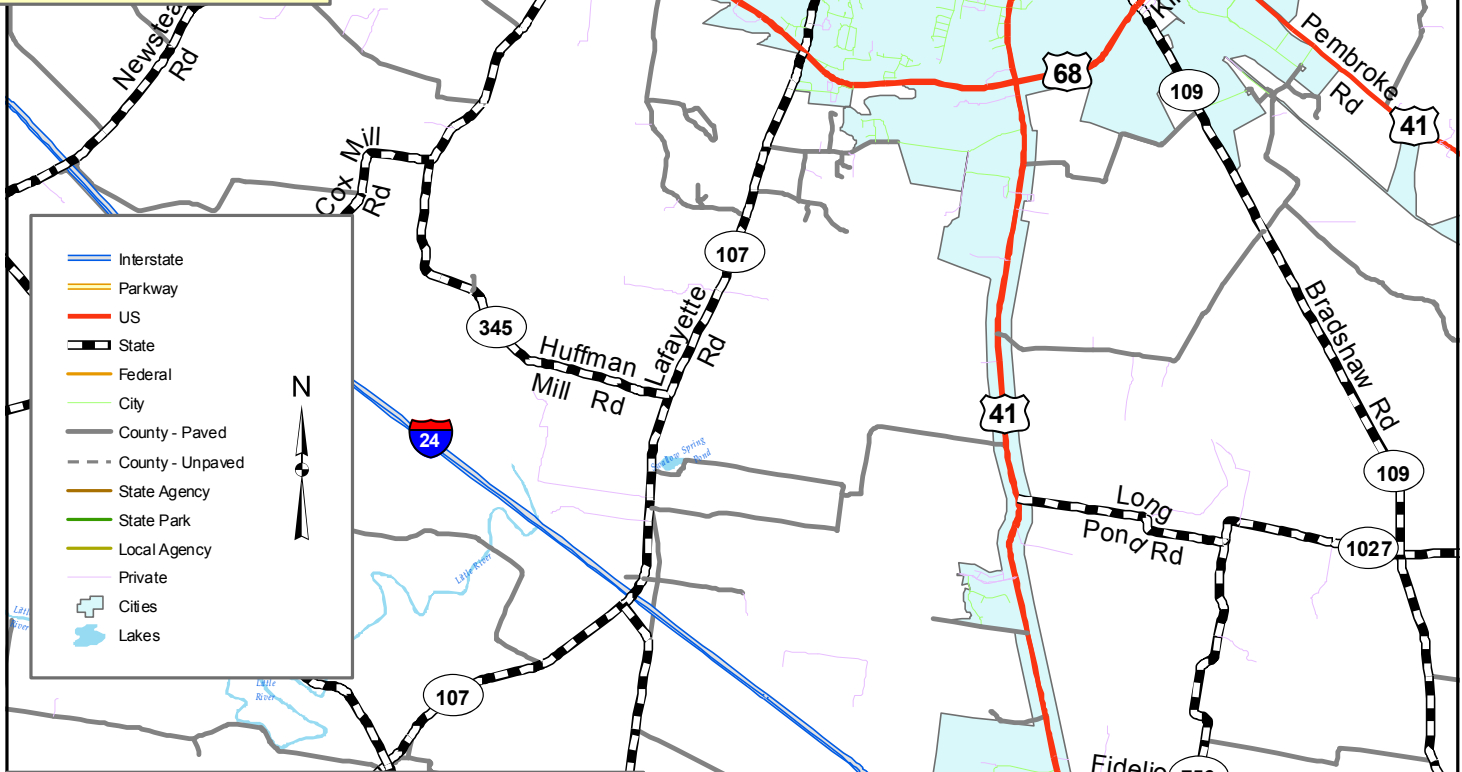

# Fort Campbell Career Center

Ft Campbell Career Center  
5661 Screaming Eagle Dr  
Ft Campbell, KY 42223  
(270) 798-4293

**Legend**

- Interstate
- Parkway
- US
- State
- Federal
- City
- County - Paved
- County - Unpaved
- State Agency
- State Park
- Local Agency
- Private
- Cities
- Lakes

**North Arrow**

The Ft Campbell Career Center is inside the Lee Family Support Center, 5661 Screaming Eagle Blvd on Fort Campbell.  
Visitor's passes for access may be obtained at Gate 4 on US-41A (Ft Campbell Blvd).