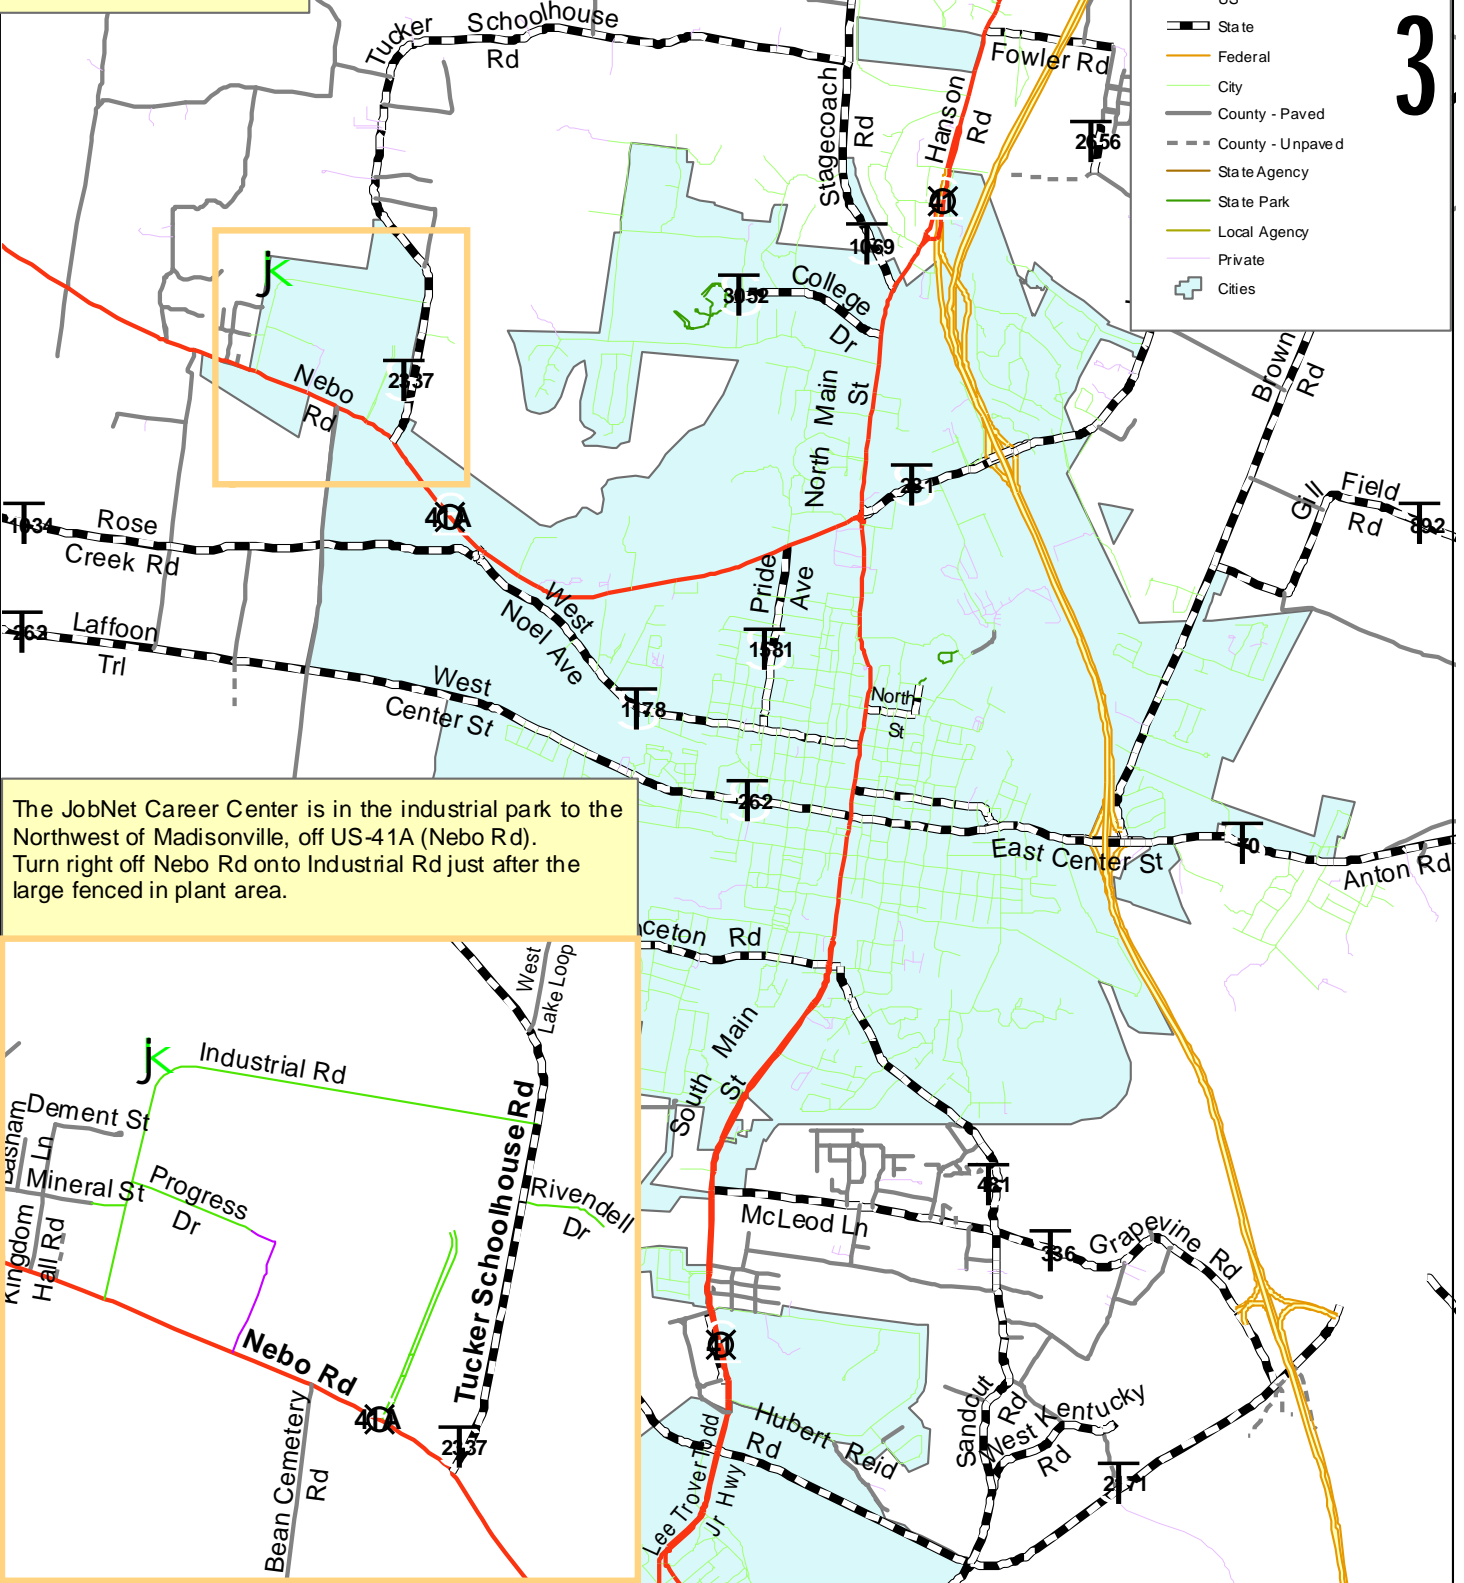

The Breathitt Career Center is at the curve of W 1st St into Riverfront Drive in Hopkinsville. It is directly behind the Hopkinsville Post Office, and across the street from the Fire Station

Career Advancement Center, Muhlenberg Co

3

The JobNet Career Center is in the industrial park to the Northwest of Madisonville, off US-41A (Nebo Rd). Turn right off Nebo Rd onto Industrial Rd just after the large fenced in plant area.

Crittenden Co EdTech Center, Marion