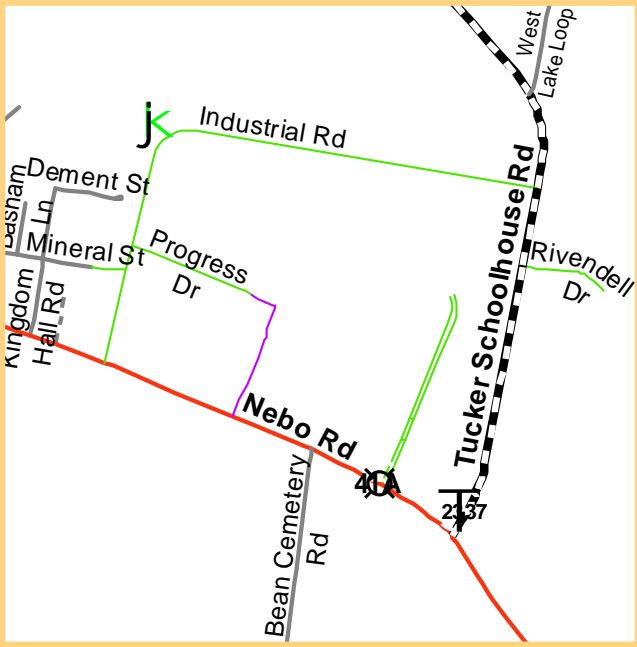

The Breathitt Career Center is at the curve of W 1st St into Riverfront Drive in Hopkinsville. It is directly behind the Hopkinsville Post Office, and across the street from the Fire Station

Career Advancement Center, Muhlenberg Co

Career Advancement Center
50 Career Way
Central City, KY 42330
(270) 338-1865

The Career Advancement Center is just off Ky Hwy 189 (Robert L Draper Way) on Cleaton Rd beside the Senior Citizen Center.

Career Advancement Center
50 Career Way
Central City, KY 42330
(270) 338-1865

3

The JobNet Career Center is in the industrial park to the Northwest of Madisonville, off US-41A (Nebo Rd). Turn right off Nebo Rd onto Industrial Rd just after the large fenced in plant area.

Crittenden Co EdTech Center, Marion