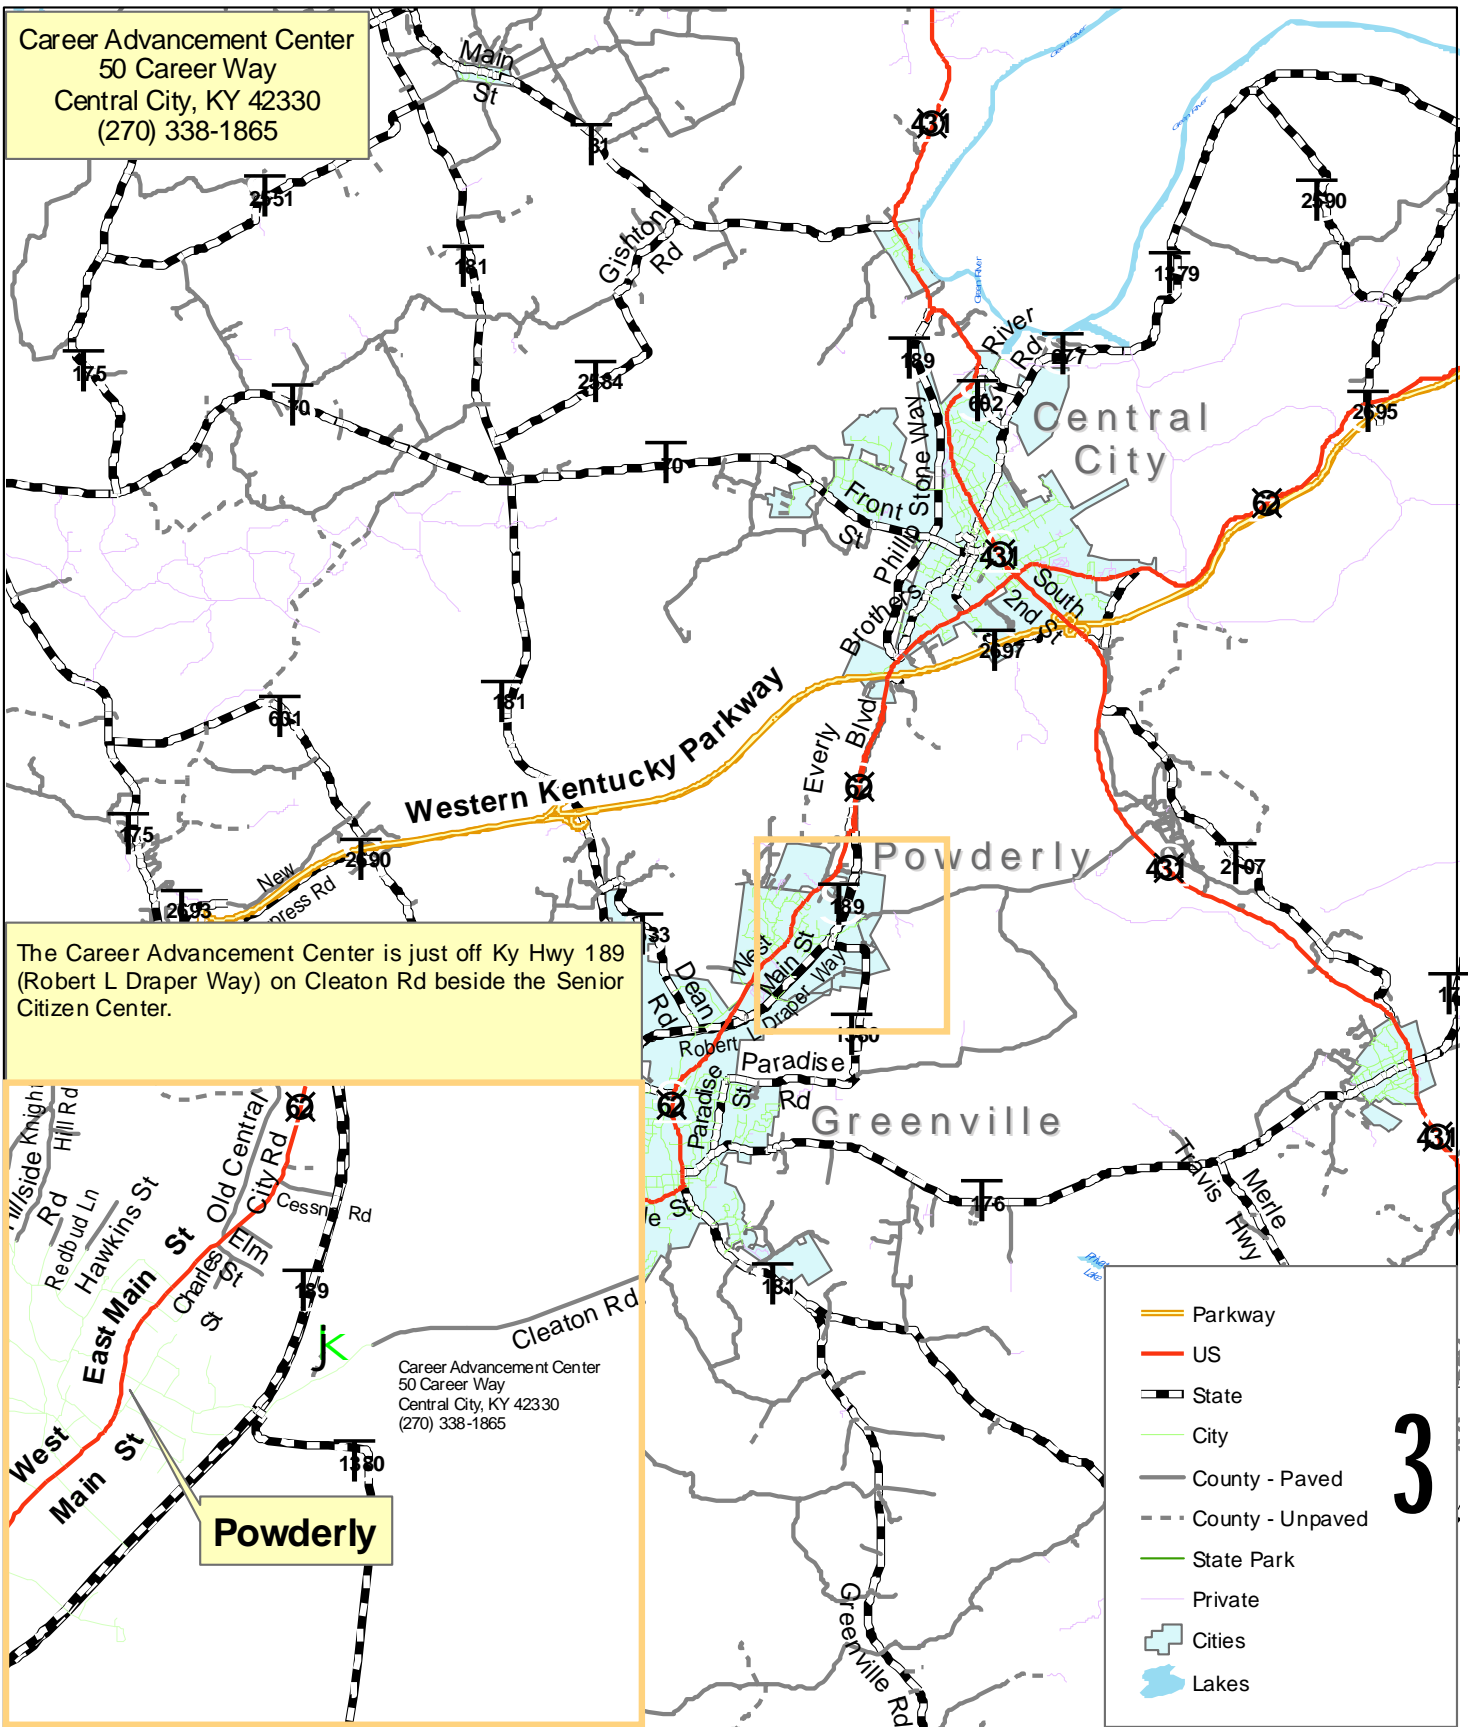

Career Advancement Center, Muhlenberg Co

Career Advancement Center
50 Career Way
Central City, KY 42330
(270) 338-1865

The Career Advancement Center is just off Ky Hwy 189 (Robert L Draper Way) on Cleaton Rd beside the Senior Citizen Center.

Career Advancement Center
50 Career Way
Central City, KY 42330
(270) 338-1865

Powderly

Pennyriple ADD GIS