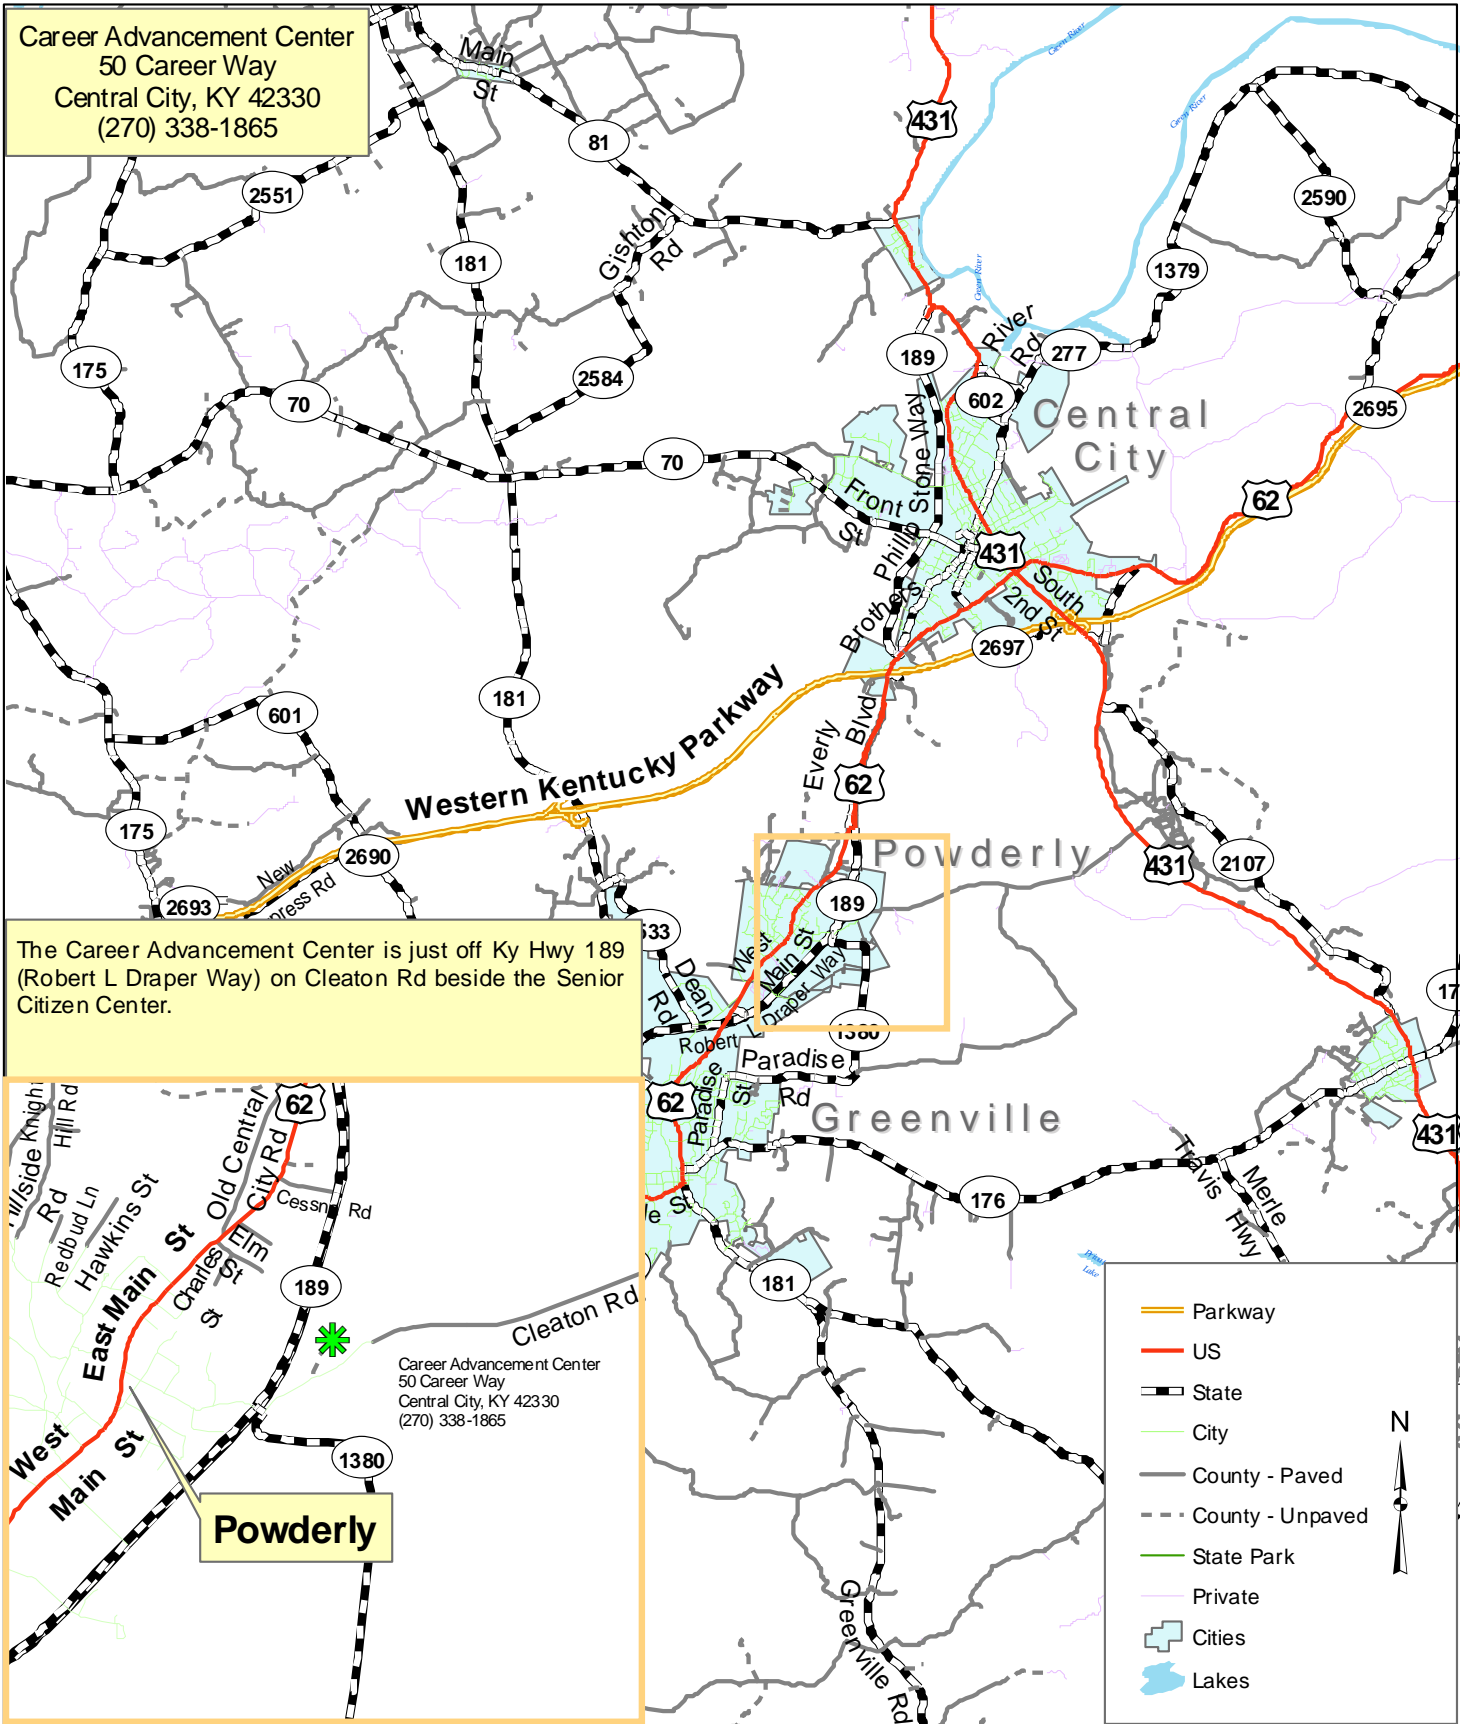

Career Advancement Center, Muhlenberg Co

Career Advancement Center
50 Career Way
Central City, KY 42330
(270) 338-1865

The Career Advancement Center is just off Ky Hwy 189 (Robert L Draper Way) on Cleaton Rd beside the Senior Citizen Center.